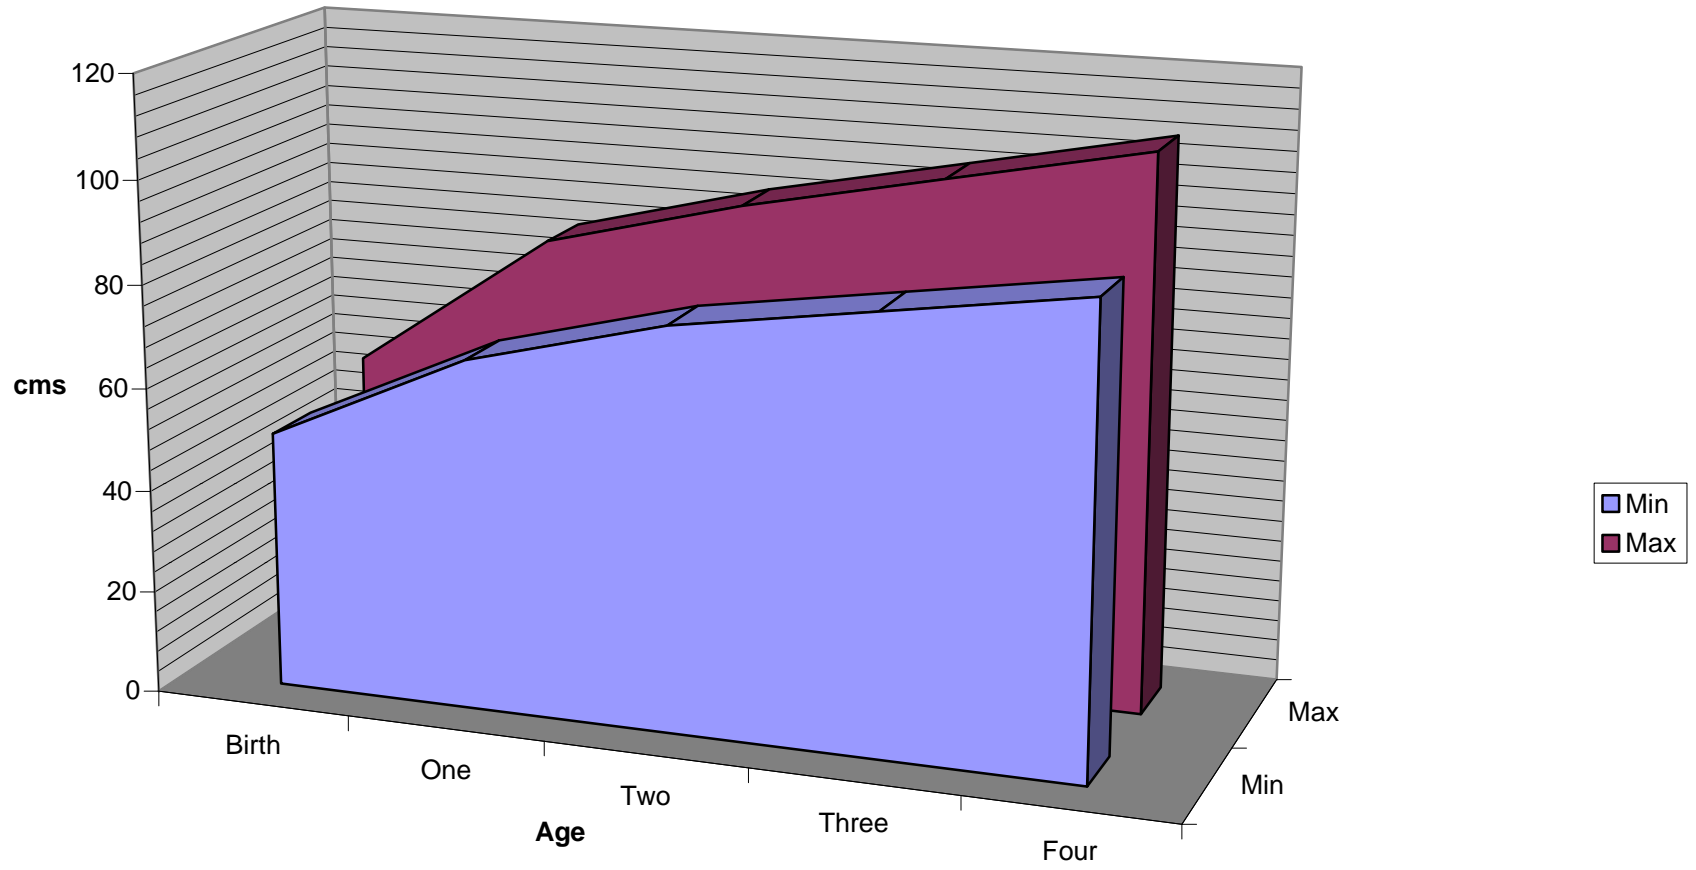

Height Chart

	Birth	One	Two	Three	Four
Min	50	68	78	84	90
Max	55	82	92	100	108